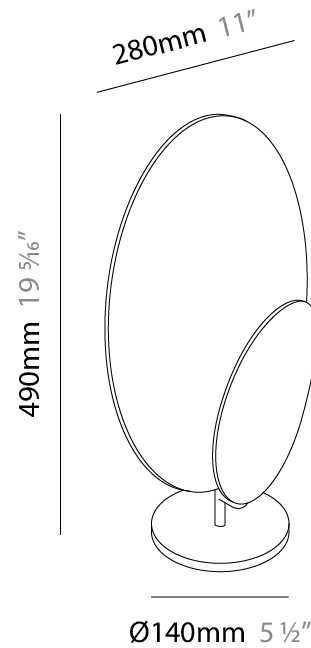

MASAI PORTABLE

D44022-

base number   LED Dimming   Color Temperature   Finish Options

1. To build a product code in our configurator select the specify button on the base model # product page
2. To build a manual product code on this datasheet choose from the options listed below in blue font and add the suffix to the base model #

GENERAL

Series: Masai
Partner: Icone
Division: Design
Installation: Portable
Product Type: Table
Mounting Location: Table
Light Distribution: Indirect

PHYSICAL

Shape: Oval
Length (mm): 280
Length (in): 11
Width (mm): 140
Width (in): 5 1/2
Height (mm): 490
Height (in): 19 5/16
Fixture Finish: WHI / GPB / GPW / GPK / WBB / WBK / SPI / WBI
Fixture Material: Extruded Aluminum

ELECTRICAL

Lamp Type: LED
Input Wattage (W): 15
Dimming: Non-Dimming / Phase Dimming (120vac Only)
Input Voltage (V): 120Vac Direct Line

LED

Color Temperature (°K): 2700 / 3000
Nominal Lumen (lm): 1320 / 1440
CRI: >90 CRI
Lamp Life (hrs): 50000

OPTICAL

RATINGS AND CERTIFICATIONS

Certified By: Certified for North American Standards
IP rating: IP20

PROJECT
TYPE
SPECIFIER
QUANTITY
DATE