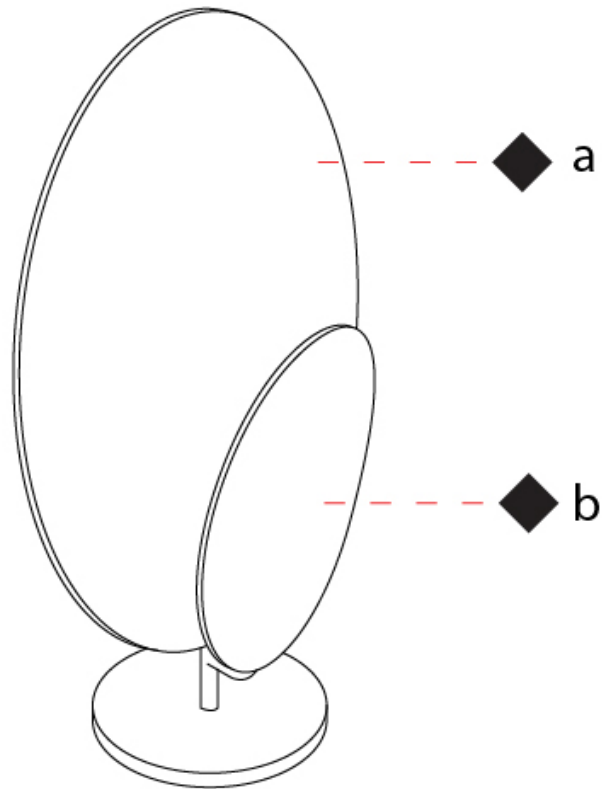

MASAI PORTABLE

D44022-

PROJECT

TYPE

SPECIFIER

QUANTITY

DATE

D