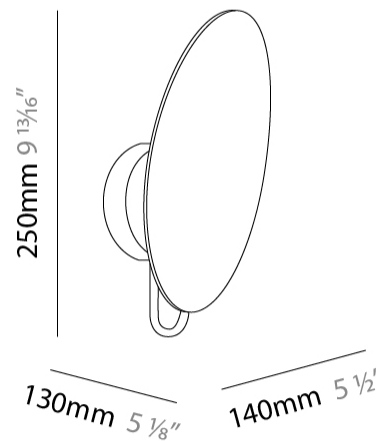

GENERAL

Series: Masai
 Partner: Icone
 Division: Design
 Installation: Surface
 Product Type: Wall Surface
 Mounting Location: Wall
 Light Distribution: Indirect

PHYSICAL

Shape: Oval
 Length (mm): 250
 Length (in): 9 ¹³/₁₆
 Width (mm): 140
 Width (in): 5 ¹/₂
 Height (mm): 130
 Height (in): 5 ¹/₈
 Fixture Finish: WHI / BLK / BBZ / BIN
 Fixture Material: Extruded Aluminum

OPTICAL

RATINGS AND CERTIFICATIONS

Certified By: Certified for North American Standards
 IP rating: IP20

PROJECT
TYPE
SPECIFIER
QUANTITY
DATE

4 ¼"
 Ø108mm

J-Box cover plate
 Included

D43077-

PROJECT

GENERAL

Series: Masai
 Partner: Icone
 Division: Design
 Installation: Portable
 Product Type: Table
 Mounting Location: Table
 Light Distribution: Indirect

PHYSICAL

Shape: Oval
 Length (mm): 280
 Length (in): 11
 Width (mm): 140
 Width (in): 5 1/2
 Height (mm): 490
 Height (in): 19 5/16
 Fixture Finish: WHI / GPB / GPW / GPK / WBB / WBK / SPI / WBI
 Fixture Material: Extruded Aluminum